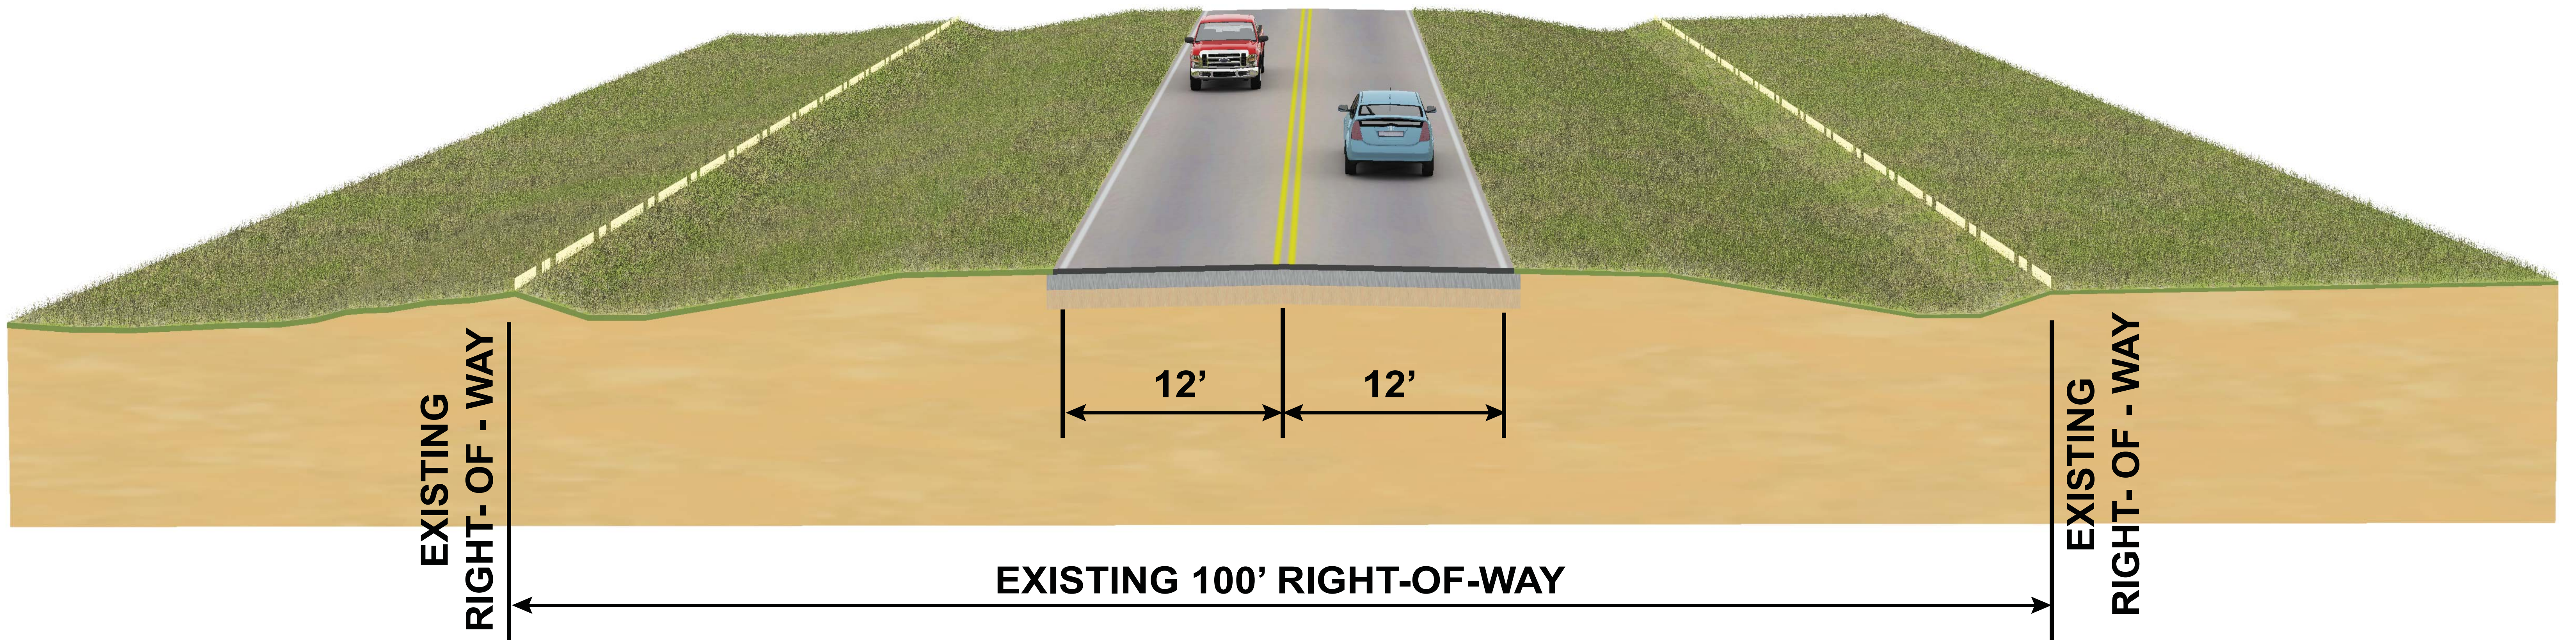

Charlotte & Desoto Counties
FPID# 431297-1-22-01

CR 769 (Kings Highway) Project Development and Environment (PD&E) Study From South Kingsway Circle in Charlotte County to Peace River Street in Desoto County

Existing Typical Section CR 769 (Kings Highway)

Public Meeting
Thursday, March 8, 2018
Grace Presbyterian Church
10548 SW CR 769
Lake Suzy, FL 34269
Open House - 5 PM to 7 PM