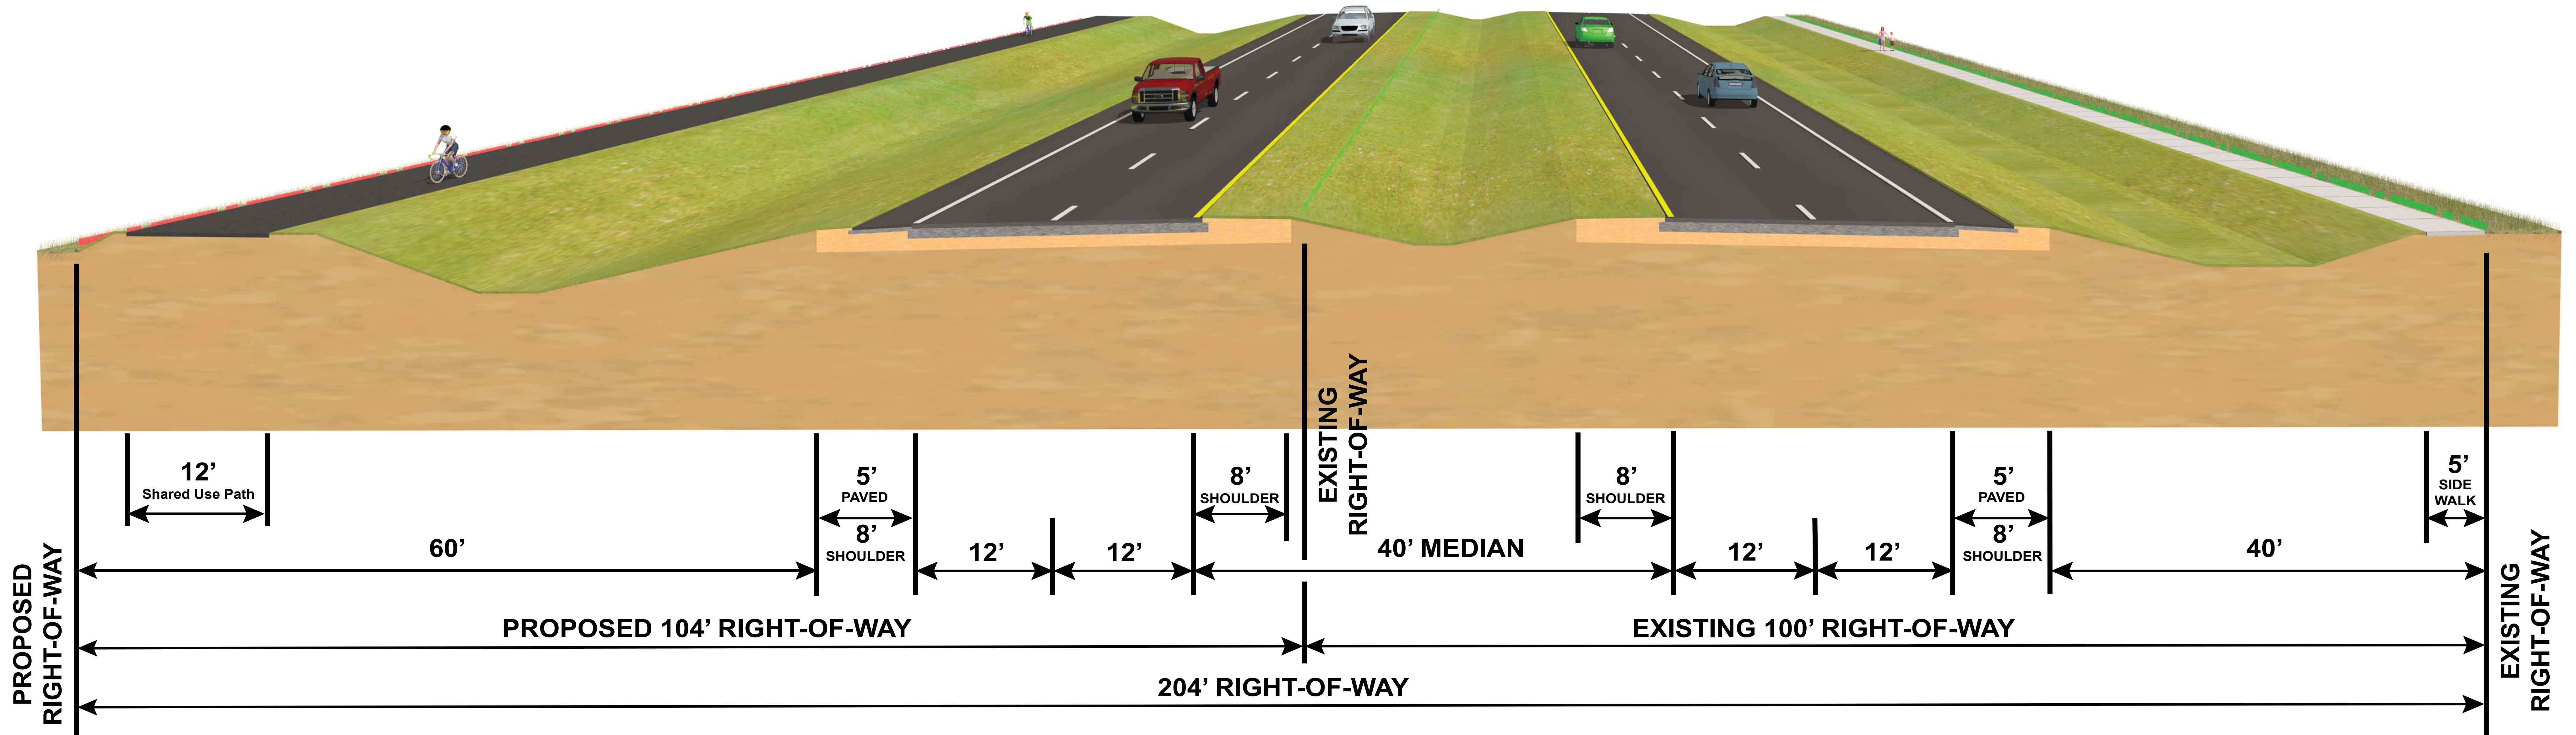

Charlotte & Desoto Counties
FPID# 431297-1-22-01

CR 769 (Kings Highway) Project Development and Environment (PD&E) Study

From South Kingsway Circle in Charlotte County to Peace River Street in Desoto County

Typical Section 3B Rural Roadway