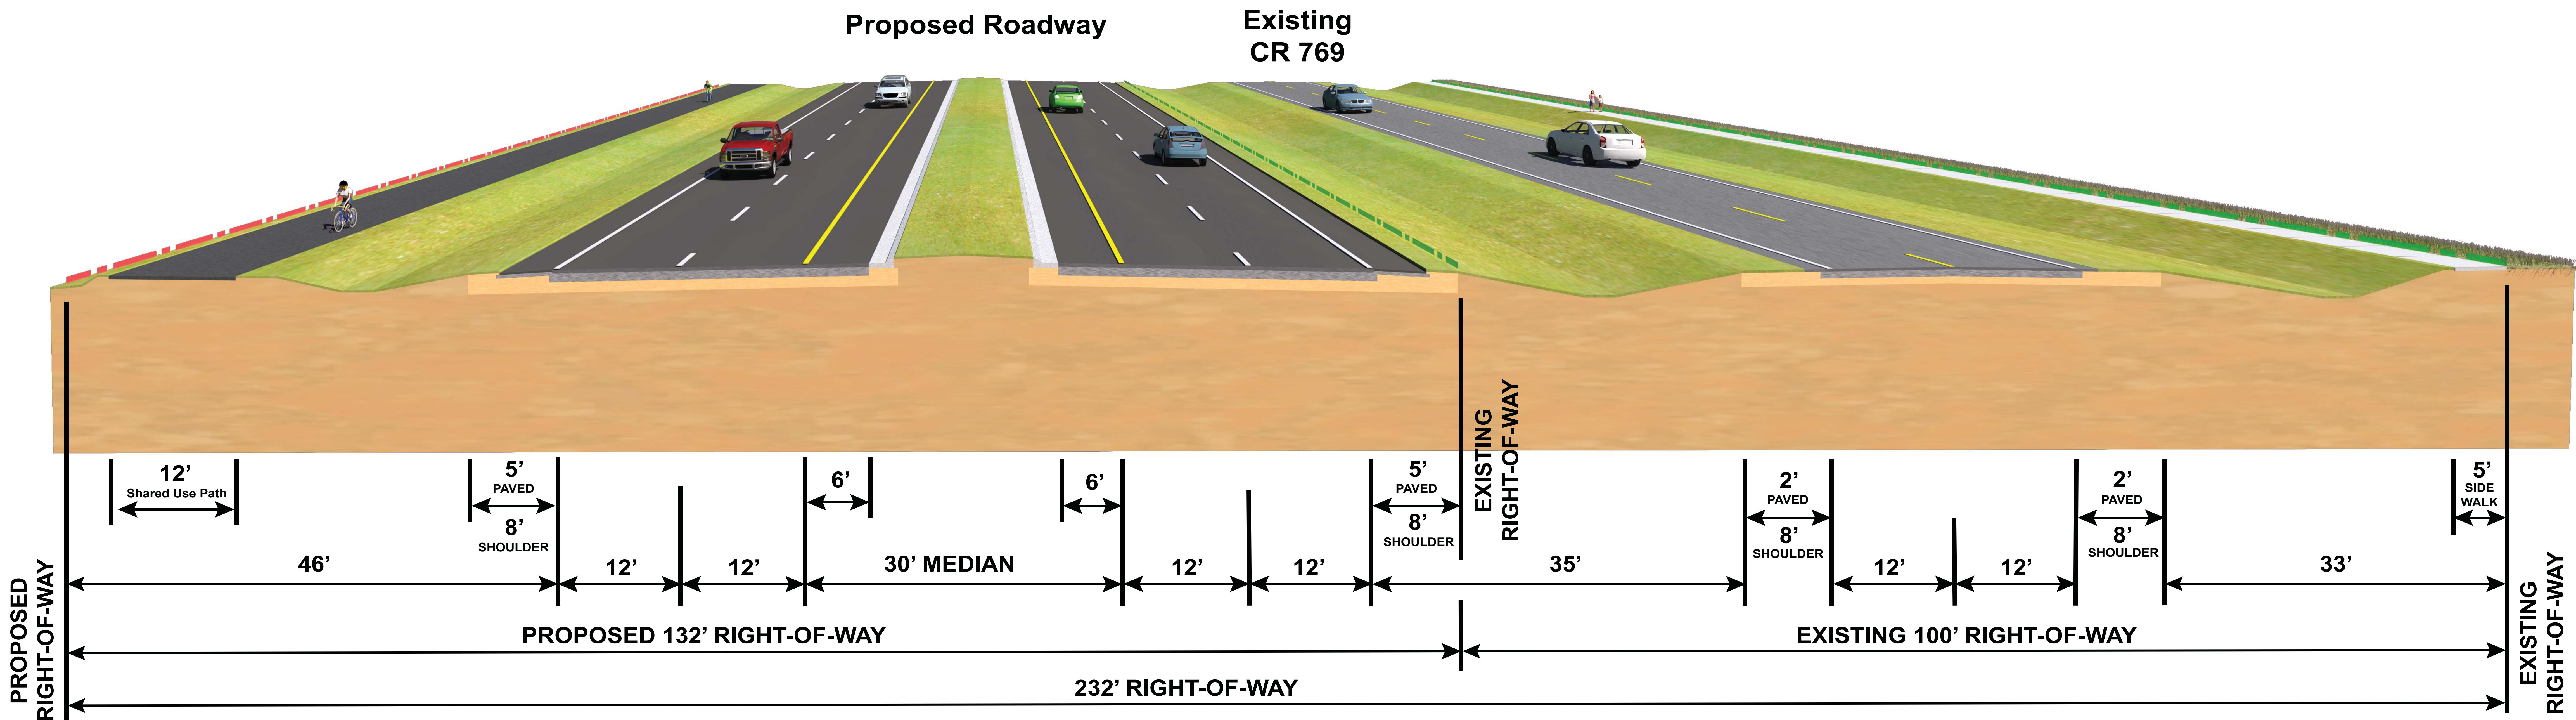

Charlotte & Desoto Counties
FPID# 431297-1-22-01

CR 769 (Kings Highway) Project Development and Environment (PD&E) Study

From South Kingsway Circle in Charlotte County to Peace River Street in Desoto County

Typical Section 2A Suburban